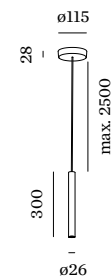

### 1.0

LED COB 9W | phase-cut dim  
220-240VAC | 50-60Hz | incl. driver  
aluminium wet painted

IP20  $\Delta$  33° SDCM2 L80|50K 0.26kg

	CODE
	170554W_
	170554G_
	170554B_

LIGHT COLOUR	LUMEN   CRI	CODE
2700K	490   >90	3
3000K	520   >90	5

### 2.0

LED COB 9W | phase-cut dim  
220-240VAC | 50-60Hz | incl. driver  
aluminium wet painted

IP20  $\Delta$  33° SDCM2 L80|50K 0.36kg

	CODE
	170654W_
	170654G_
	170654B_

LIGHT COLOUR	LUMEN   CRI	CODE
2700K	490   >90	3
3000K	520   >90	5