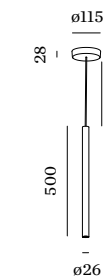

## CEILING SUSPENDED

### 1.0

LED COB 9W | phase-cut dim  
220-240VAC | 50-60Hz | incl. driver  
aluminium wet painted

IP20  $\Delta$  33° SDCM2 L80|50K 0.26kg

	CODE
	170554W_
	170554G_
	170554B_

LIGHT COLOUR	LUMEN   CRI	CODE
2700K	490   >90	3
3000K	520   >90	5

### 2.0

LED COB 9W | phase-cut dim  
220-240VAC | 50-60Hz | incl. driver  
aluminium wet painted

IP20  $\Delta$  33° SDCM2 L80|50K 0.36kg

	CODE
	170654W_
	170654G_
	170654B_

LIGHT COLOUR	LUMEN   CRI	CODE
2700K	490   >90	3
3000K	520   >90	5