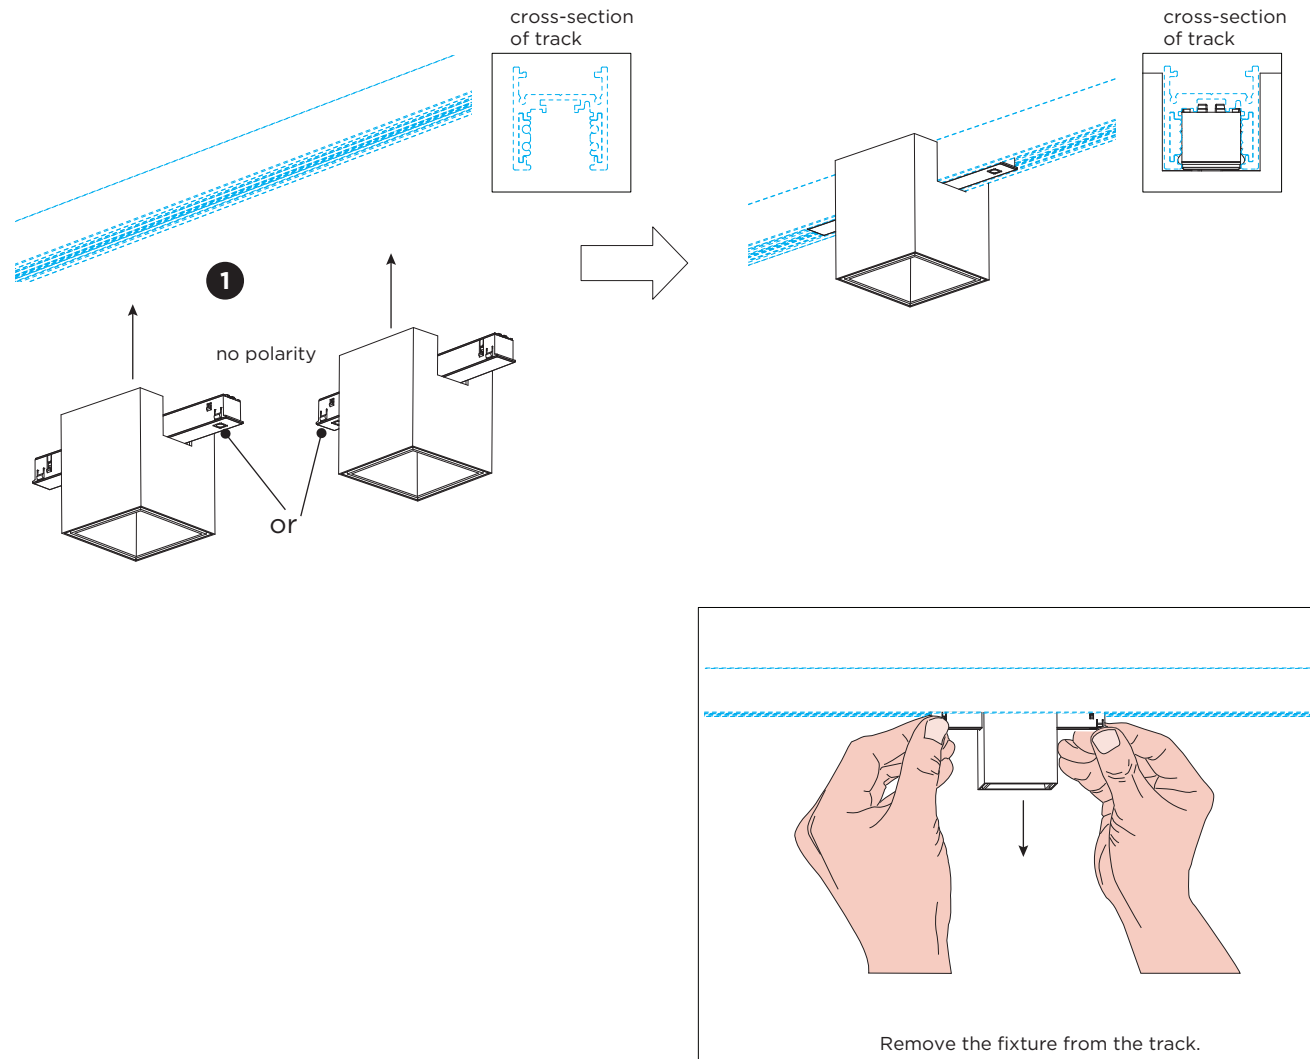

# BOX, RAY, DOCUS, HEXO MINI on track

INSTALLATION INSTRUCTIONS | MARCH 2021

Assembly of the fixture.

## DIMENSIONS

For mounting the fixture into the track, please see page 2.

# BOX, RAY, DOCUS, HEXO MINI on track

INSTALLATION INSTRUCTIONS | MARCH 2021

## MOUNTING INSTRUCTION

- 1 Push the fixture into the track at the preferred location.

Note: the fixture is not allowed to slide in the track. If you want to change location of the fixture in the track, please pull the fixture out of the track and install it on the correct position.