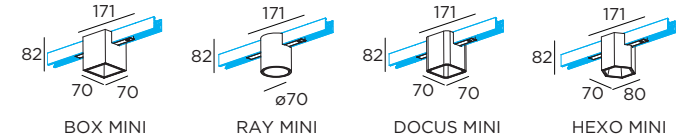

# BOX, RAY, DOCUS, HEXO MINI on track

INSTALLATION INSTRUCTIONS | MARCH 2021

Assembly of the fixture.

## DIMENSIONS

For mounting the fixture into the track, please see page 2.

## MOUNTING INSTRUCTION

- 1 Push the fixture into the track at the preferred location.

Note: the fixture is not allowed to slide in the track. If you want to change location of the fixture in the track, please pull the fixture out of the track and install it on the correct position.