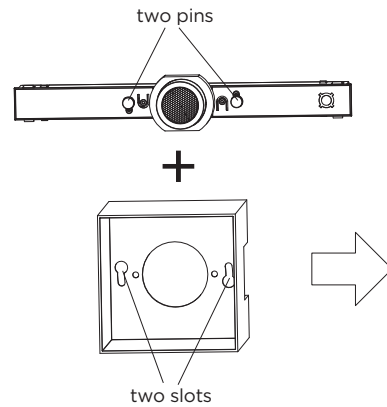

# BOX, RAY, DOCUS, HEXO MINI on track

INSTALLATION INSTRUCTIONS | MARCH 2021

Assembly of the fixture.

## DIMENSIONS

For mounting the fixture into the track, please see page 2.

## MOUNTING INSTRUCTION

- 1 Push the fixture into the track at the preferred location.

Note: the fixture is not allowed to slide in the track. If you want to change location of the fixture in the track, please pull the fixture out of the track and install it on the correct position.