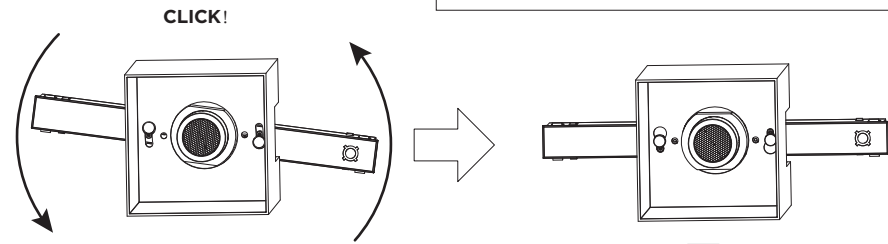

# BOX, RAY, DOCUS, HEXO MINI on track

INSTALLATION INSTRUCTIONS | MARCH 2021

Assembly of the fixture.

## DIMENSIONS

For mounting the fixture into the track, please see page 2.

## MOUNTING INSTRUCTION

- 1 Push the fixture into the track at the preferred location.

Note: the fixture is not allowed to slide in the track. If you want to change location of the fixture in the track, please pull the fixture out of the track and install it on the correct position.