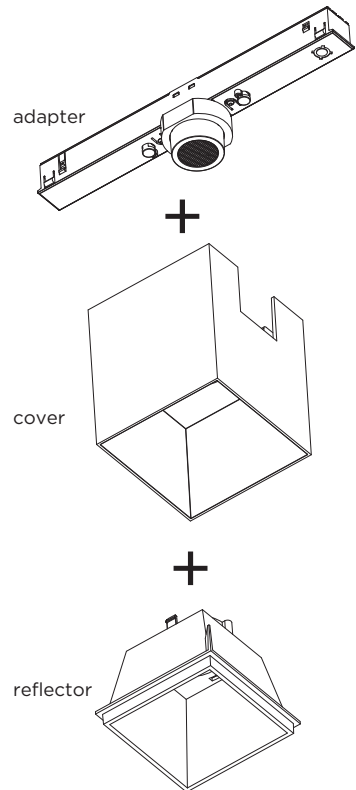

# BOX, RAY, DOCUS, HEXO MINI on track

INSTALLATION INSTRUCTIONS | MARCH 2021

Assembly of the fixture.

## DIMENSIONS

For mounting the fixture into the track, please see page 2.

## MOUNTING INSTRUCTION

- 1 Push the fixture into the track at the preferred location.

Note: the fixture is not allowed to slide in the track. If you want to change location of the fixture in the track, please pull the fixture out of the track and install it on the correct position.