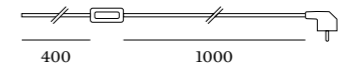

4.50kg IP20 45°/45° 30°/30°

mounting
cable plug with hand switch

	CODE
	637120B...
	637120R...
	637120G...

mounting
cable plug with hand switch

	CODE
	639120B...

ALWAYS USE

no shade

	CODE
	00

shade 1.0 | Ø205mm

	CODE
	B1
	K1
	R1
	G1
	F1

ALWAYS USE

no shade

	CODE
	00

shade 1.0 | Ø205mm

	CODE
	B1
	K1
	F1

OPTIONAL