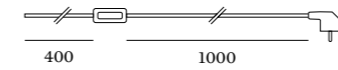

mounting
cable plug with hand switch

	CODE
	637120B...
	637120R...
	637120G...