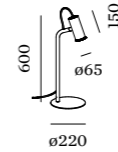

1.0

PAR16 max. 15W | GU10
100-240VAC | 50-60Hz
wet painted steel and aluminium
incl. cable in the same colour as
the lamp body | black plug with
switch for black cable otherwise
transparent plug with switch

3.40kg IP20 45°/45° 30°/30°

2.0

PAR16 max. 15W | GU10
100-240VAC | 50-60Hz
wet painted steel and aluminium
incl. cable in the same colour as
the lamp body | black plug with
switch for black cable otherwise
transparent plug with switch

4.50kg IP20 45°/45° 30°/30°