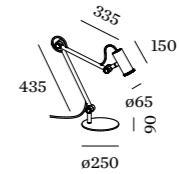

1.0

PAR16 max. 15W | GU10
100-240VAC | 50-60Hz
wet painted steel and aluminium
incl. cable in the same colour as
the lamp body | black plug with
switch for black cable otherwise
transparent plug with switch

3.40kg IP20 45°/45° 30°/30°

2.0

PAR16 max. 15W | GU10
100-240VAC | 50-60Hz
wet painted steel and aluminium
incl. cable in the same colour as
the lamp body | black plug with
switch for black cable otherwise
transparent plug with switch

4.50kg IP20 45°/45° 30°/30°