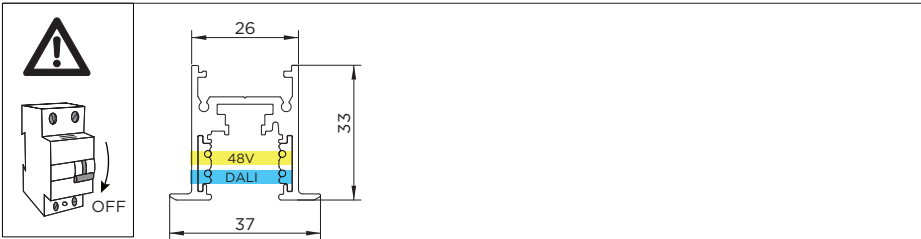

STREX SYSTEM recessed

INSTALLATION INSTRUCTIONS | JUNE 2021

COMPONENTS

Cutting