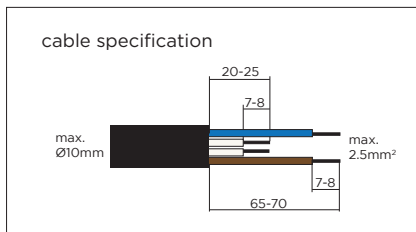

STREX SYSTEM recessed

INSTALLATION INSTRUCTIONS | JUNE 2021

L-connector