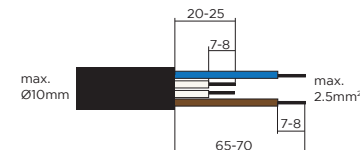

STREX POWER SUPPLY surface

INSTALLATION INSTRUCTIONS | JUNE 2021

DIMENSIONS

Mounting base:

STREX POWER SUPPLY surface

INSTALLATION INSTRUCTIONS | JUNE 2021

cable specification

track