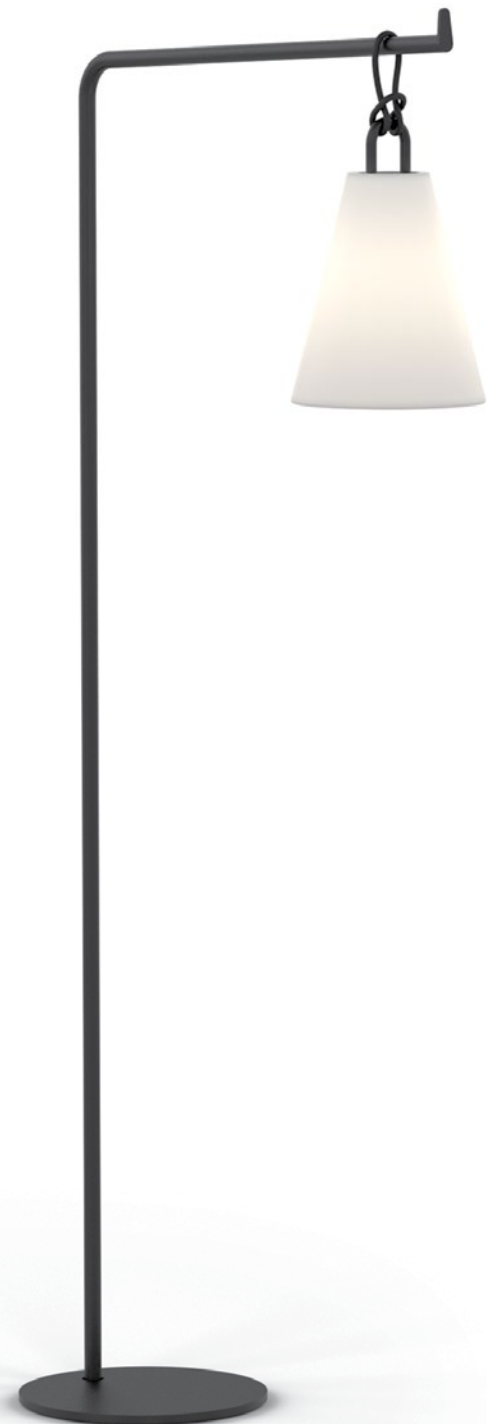

# COSTA

Outdoor  
Floor surface

## 1.0

LED channels 3W | 130lm  
220-240VAC | 2200-4000K |  
colour change via push button  
rechargeable li-ion battery  
incl. charger | light for 8 hours  
recharging time 5 hours  
polyethylene | polypropylene

## OPTIONAL

inox pole powder coated

	CODE
	90057171
	90056001