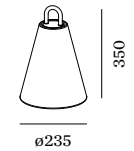

## 1.0

LED channels 3W | 130lm  
220-240VAC | 2200-4000K |  
colour change via push button  
rechargeable li-ion battery  
incl. charger | light for 8 hours  
recharging time 5 hours  
polyethylene | polypropylene