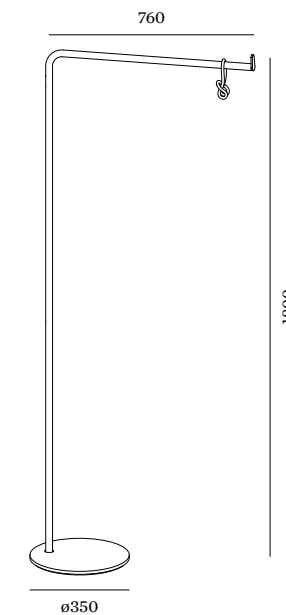

## 1.0

LED channels 3W | 130lm  
220-240VAC | 2200-4000K |  
colour change via push button  
rechargeable li-ion battery  
incl. charger | light for 8 hours  
recharging time 5 hours  
polyethylene | polypropylene

## OPTIONAL

inox pole powder coated

	CODE
	90057171
	90056001