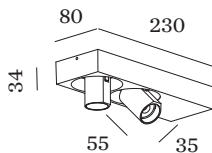

GENERAL

Ceiling _____
Surface _____
tilt max 60 ° _____
rotation 355 ° _____
Black Matt + Champagne _____
IP20 _____
Interior _____
680 lm _____
CIE flux code: 99 100 100 100 _____
100 _____

LED

colour warm dimming _____
2000 K - 3000 K _____
CRI ≥ 90 _____
L70 / 55000h _____
initial MacAdam ≤ 3 SDCM _____

OPTICAL

Standard _____
beam angle 39° _____

ELECTRICAL

phase-cut dim _____
220 - 240 V _____
system 14.2 W _____
Class 1 _____

PHYSICAL

length 230 mm _____
width 80 mm _____
height 66 mm _____
0.65 kg _____

[164664CH9] The technical data represent rated values for an ambient temperature of 25°C. The data values for the luminous flux are initially subject to a tolerance of +/- 10%, those for the electrical connected load are initially subject to a tolerance of +/- 10%, and those for the colour temperature are initially subject to a tolerance of +/- 150 K. No liability is assumed for typographical or printing errors. The general terms and conditions of Wever & Ducré BV apply.