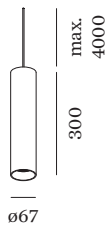

PROJECT

TYPE

NOTES

QUANTITY

DATE

UGR
≤ 16

CRI
≥ 90

Cylindrical ceiling suspended luminaire made from die-cast aluminium; surface Champagne; inclusive adjustable cable suspension max. 4000mm in Signal Black; lamp socket GU10; lamp type PAR16; max. 12W; 100 - 240 V; degree of protection IP20; Class 1; lamp not included; ceiling base not included;

GENERAL

Ceiling
Suspended
incl. 4.0 m suspension
Champagne
IP20
Interior
CIE flux code: 94 98 100 100
97

MEASURED LAMPS

PAR16 LAMP 3000K CRI90
465 lm
6.5 W

PAR16 LAMP 2700K CRI90
450 lm
6.5 W

LED

lamp PAR16
socket GU10
max. per socket 12.0 W
CRI ≥ 90

ELECTRICAL

100 - 240 V
Class 1

PHYSICAL

diameter 67 mm
height 300 mm
0.68 kg

LIGHT DISTRIBUTION

[227820M0] The technical data represent rated values for an ambient temperature of 25°C. The data values for the luminous flux are initially subject to a tolerance of +/- 10%, those for the electrical connected load are initially subject to a tolerance of +/- 10%, and those for the colour temperature are initially subject to a tolerance of +/- 150 K. No liability is assumed for typographical or printing errors. The general terms and conditions of Wever & Ducré BV apply.

Type

2700K | >90 CRI | GU10
3000K | >90 CRI | GU10
2700K | >80 CRI | GU10
3000K | >80 CRI | GU10

Colour

White
White
Silver
Silver

Ø·H (MM)

50-60
50-60
50-60
50-60

Item number

901228W3
901228W5
905227S2
905227S4