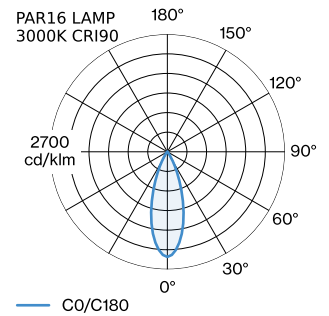

GENERAL

Ceiling
Suspended
Champagne
IP20
Interior
CIE flux code: 94 98 100 100 97

LED

lamp PAR16
socket GU10
max. per socket 12.0 W
CRI ≥ 90

ELECTRICAL

100 - 240 V
Class 1

PHYSICAL

diameter 67 mm
height 300 mm
0.68 kg
cable length incl. 4.0 m
suspension mm

MEASURED LAMPS

PAR16 LAMP 3000K CRI90
465 lm
6.5 W

PAR16 LAMP 2700K CRI90
450 lm
6.5 W

LIGHT DISTRIBUTION

[227820M0] The technical data represent rated values for an ambient temperature of 25°C. The data values for the luminous flux are initially subject to a tolerance of +/- 10%, those for the electrical connected load are initially subject to a tolerance of +/- 10%, and those for the colour temperature are initially subject to a tolerance of +/- 150 K. No liability is assumed for typographical or printing errors. The general terms and conditions of Wever & Ducré BV apply.

Colour

White
White
Silver
Silver

Ø·H (MM)

50-60
50-60
50-60
50-60

Item number

901228W3
901228W5
905227S2
905227S4

TRACK ACCESSORIES**Track Adapter****Type**

3-phase track
3-phase track

Colour

White
Black

L·W·H (MM)

80-24-26
80-24-26

Item number

90014277
90014278