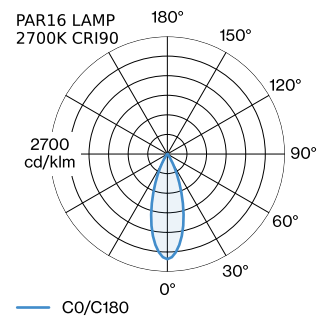

PROJECT

TYPE

NOTES

QUANTITY

DATE

UGR
≤ 16

CRI
≥ 90

Cylindrical ceiling suspended luminaire made from die-cast aluminium; surface Champagne; inclusive adjustable cable suspension max. 4000mm in Signal Black; lamp socket GU10; lamp type PAR16; max. 12W; 100 - 240 V; degree of protection IP20; Class 1; lamp not included; ceiling base not included;

GENERAL

Ceiling
Suspended
incl. 4.0 m suspension
Champagne
IP20
Interior
CIE flux code: 94 98 100 100
97

MEASURED LAMPS

PAR16 LAMP 3000K CRI90
465 lm
6.5 W

PAR16 LAMP 2700K CRI90
450 lm
6.5 W

LED

lamp PAR16
socket GU10
max. per socket 12.0 W
CRI ≥ 90

ELECTRICAL

100 - 240 V
Class 1

PHYSICAL

diameter 67 mm
height 300 mm
0.68 kg

LIGHT DISTRIBUTION

[227820M0] The technical data represent rated values for an ambient temperature of 25°C. The data values for the luminous flux are initially subject to a tolerance of +/- 10%, those for the electrical connected load are initially subject to a tolerance of +/- 10%, and those for the colour temperature are initially subject to a tolerance of +/- 150 K. No liability is assumed for typographical or printing errors. The general terms and conditions of Wever & Ducré BV apply.

Type

2700K | >90 CRI | GU10
3000K | >90 CRI | GU10
2700K | >80 CRI | GU10
3000K | >80 CRI | GU10

Colour

White
White
Silver
Silver

Ø·H (MM)

50-60
50-60
50-60
50-60

Item number

901228W3
901228W5
905227S2
905227S4