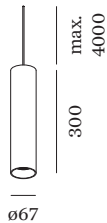

PROJECT

TYPE

NOTES

QUANTITY

DATE

Cylindrical ceiling suspended luminaire made from die-cast aluminium; surface Champagne; inclusive adjustable cable suspension max. 4000mm in Signal Black; lamp socket GU10; lamp type PAR16; max. 12W; 100 - 240 V; degree of protection IP20; Class 1; lamp not included; ceiling base not included;

GENERAL

Ceiling
Suspended
Champagne
IP20
Interior
CIE flux code: 94 98 100 100 97

LED

lamp PAR16
socket GU10
max. per socket 12.0 W
CRI ≥ 90

ELECTRICAL

100 - 240 V
Class 1

PHYSICAL

diameter 67 mm
height 300 mm
0.68 kg
cable length incl. 4.0 m
suspension mm

Colour

White
White
Silver
Silver

Ø·H (MM)

50-60
50-60
50-60
50-60

Item number

901228W3
901228W5
905227S2
905227S4

TRACK ACCESSORIES**Track Adapter****Type**

3-phase track
3-phase track

Colour

White
Black

L·W·H (MM)

80-24-26
80-24-26

Item number

90014277
90014278