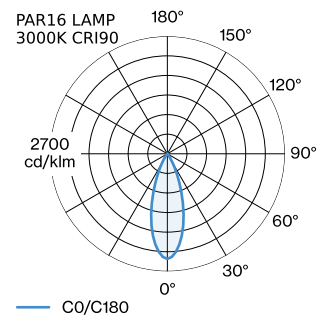

PROJECT

TYPE

NOTES

QUANTITY

DATE

UGR
≤ 16

CRI
≥ 90

Cylindrical ceiling suspended luminaire made from die-cast aluminium; surface Champagne; inclusive adjustable cable suspension max. 4000mm in Signal Black; lamp socket GU10; lamp type PAR16; max. 12W; 100 - 240 V; degree of protection IP20; Class 1; lamp not included; ceiling base not included;

GENERAL

Ceiling
Suspended
incl. 4.0 m suspension
Champagne
IP20
Interior
CIE flux code: 94 98 100 100
97

MEASURED LAMPS

PAR16 LAMP 3000K CRI90
465 lm
6.5 W

PAR16 LAMP 2700K CRI90
450 lm
6.5 W

LED

lamp PAR16
socket GU10
max. per socket 12.0 W
CRI ≥ 90

ELECTRICAL

100 - 240 V
Class 1

PHYSICAL

diameter 67 mm
height 300 mm
0.68 kg

LIGHT DISTRIBUTION

[227820M0] The technical data represent rated values for an ambient temperature of 25°C. The data values for the luminous flux are initially subject to a tolerance of +/- 10%, those for the electrical connected load are initially subject to a tolerance of +/- 10%, and those for the colour temperature are initially subject to a tolerance of +/- 150 K. No liability is assumed for typographical or printing errors. The general terms and conditions of Wever & Ducré BV apply.

Type

2700K | >90 CRI | GU10
3000K | >90 CRI | GU10
2700K | >80 CRI | GU10
3000K | >80 CRI | GU10

Colour

White
White
Silver
Silver

Ø·H (MM)

50-60
50-60
50-60
50-60

Item number

901228W3
901228W5
905227S2
905227S4