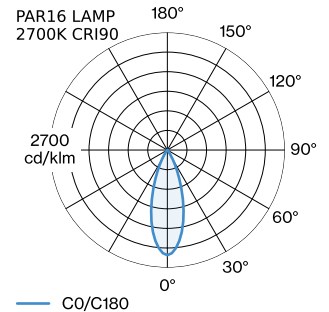

GENERAL

Ceiling
Suspended
Champagne
IP20
Interior
CIE flux code: 94 98 100 100 97

LED

lamp PAR16
socket GU10
max. per socket 12.0 W
CRI ≥ 90

ELECTRICAL

100 - 240 V
Class 1

PHYSICAL

diameter 67 mm
height 300 mm
0.68 kg
cable length incl. 4.0 m
suspension mm

MEASURED LAMPS

PAR16 LAMP 3000K CRI90
465 lm
6.5 W

PAR16 LAMP 2700K CRI90
450 lm
6.5 W

LIGHT DISTRIBUTION

[227820M0] The technical data represent rated values for an ambient temperature of 25°C. The data values for the luminous flux are initially subject to a tolerance of +/- 10%, those for the electrical connected load are initially subject to a tolerance of +/- 10%, and those for the colour temperature are initially subject to a tolerance of +/- 150 K. No liability is assumed for typographical or printing errors. The general terms and conditions of Wever & Ducré BV apply.

Colour

White
White
Silver
Silver

Ø·H (MM)

50-60
50-60
50-60
50-60

Item number

901228W3
901228W5
905227S2
905227S4

TRACK ACCESSORIES**Track Adapter****Type**

3-phase track
3-phase track

Colour

White
Black

L·W·H (MM)

80-24-26
80-24-26

Item number

90014277
90014278