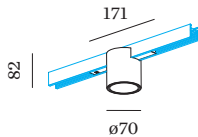

PROJECT _____

TYPE _____

NOTES _____

QUANTITY _____

DATE _____

48V track downlight made from die-cast aluminium; cylindrical shape; for surface and suspended tracks; adapter in Black Matt; surface housing with COB (Chip on Board) technology for maximum efficiency; non dim; light colour 3000 K; CRI \geq 90; CRI (Colour Rendering Index) \geq 90; 48 V; degree of protection IP20; Class 3; light source replaceable by Wever & Ducré or by a professional with explicit authorization; control gear replaceable by an authorized professional;