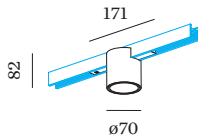

PROJECT _____

TYPE _____

NOTES _____

QUANTITY _____

DATE _____

48V track downlight made from die-cast aluminium; cylindrical shape; for surface and suspended tracks; adapter in Black Matt; surface housing with COB (Chip on Board) technology for maximum efficiency; non dim; light colour 3000 K; CRI \geq 90; CRI (Colour Rendering Index) \geq 90; 48 V; degree of protection IP20; Class 3; light source replaceable by Wever & Ducré or by a professional with explicit authorization; control gear replaceable by an authorized professional;

diameter 70 mm _____

height 82 mm _____

0.16 kg _____

adapter 171 mm _____

incl. Strex 48 V track adapter _____

^a Colour may deviate slightly due to production conditions.

[‘258262BH5’] The technical data represent rated values for an ambient temperature of 25°C. The data values for the luminous flux are initially subject to a tolerance of +/- 10%, those for the electrical connected load are initially subject to a tolerance of +/- 10%, and those for the colour temperature are initially subject to a tolerance of +/- 150 K. No liability is assumed for typographical or printing errors. The general terms and conditions of Wever & Ducré BV apply.