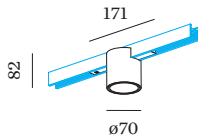

PROJECT _____

TYPE _____

NOTES _____

QUANTITY _____

DATE _____

48V track downlight made from die-cast aluminium; cylindrical shape; for surface and suspended tracks; adapter in Black Matt; surface housing with COB (Chip on Board) technology for maximum efficiency; non dim; light colour 2700 K; CRI \geq 90; CRI (Colour Rendering Index) \geq 90; 48 V; degree of protection IP20; Class 3; light source replaceable by Wever & Ducré or by a professional with explicit authorization; control gear replaceable by an authorized professional;

- _____ 2700 K
- _____ CRI \geq 90
- _____ initial MacAdam \leq 2 SDCM

OPTICAL

- _____ Standard
- _____ beam angle 25°

ELECTRICAL

- _____ non dim
- _____ 48 V
- _____ inset 7.0 W
- _____ Class 3

PHYSICAL

- _____ diameter 70 mm
- _____ height 82 mm
- _____ 0.16 kg
- _____ adapter 171 mm
- _____ incl. Strex 48 V track adapter