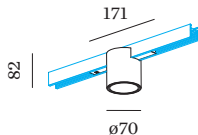

GENERAL

- _____ Ceiling
- _____ Track
- _____ Black Matt
- _____ Adapter Black Matt
- _____ RAL 9005 ^a
- _____ Housing + Inner Reflector
- _____ Champagne
- _____ IP20
- _____ Interior
- _____ 470 lm

LED

- _____ 3000 K
- _____ CRI $\geq$ 90
- _____ initial MacAdam $\leq$ 2 SDCM

OPTICAL

- _____ Standard
- _____ beam angle 25°

ELECTRICAL

- _____ non dim
- _____ 48 V
- _____ inset 7.0 W
- _____ Class 3

PHYSICAL

- _____ diameter 70 mm
- _____ height 82 mm
- _____ 0.16 kg
- _____ adapter 171 mm
- _____ incl. Strex 48 V track adapter

^a Colour may deviate slightly due to production conditions.