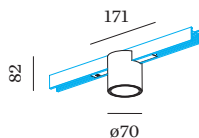

GENERAL

- _____ Ceiling
- _____ Track
- _____ White Matt
- _____ Adapter White Matt
- _____ Housing + Inner Reflector
- _____ Champagne
- _____ IP20
- _____ Interior
- _____ 470 lm

LED

- _____ 3000 K
- _____ CRI $\geq$ 90
- _____ initial MacAdam $\leq$ 2 SDCM

OPTICAL

- _____ Standard
- _____ beam angle 25°

ELECTRICAL

- _____ non dim
- _____ 48 V
- _____ inset 7.0 W
- _____ Class 3

PHYSICAL

- _____ diameter 70 mm
- _____ height 82 mm
- _____ 0.16 kg
- _____ adapter 171 mm
- _____ incl. Strex 48 V track adapter

[‘258262WM5’] The technical data represent rated values for an ambient temperature of 25°C. The data values for the luminous flux are initially subject to a tolerance of +/- 10%, those for the electrical connected load are initially subject to a tolerance of +/- 10%, and those for the colour temperature are initially subject to a tolerance of +/- 150 K. No liability is assumed for typographical or printing errors. The general terms and conditions of Wever & Ducré BV apply.