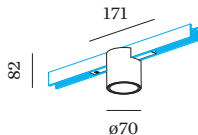

PROJECT _____

TYPE _____

NOTES _____

QUANTITY _____

DATE _____

48V track downlight made from die-cast aluminium; cylindrical shape; for surface and suspended tracks; adapter in Black Matt; surface housing with COB (Chip on Board) technology for maximum efficiency; light colour 3000 K; CRI \geq 90; CRI (Colour Rendering Index) \geq 90; 48 V; degree of protection IP20; Class 3; light source replaceable by Wever & Ducré or by a professional with explicit authorization; control gear replaceable by an authorized professional;