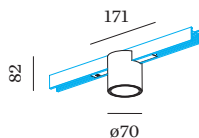

GENERAL

- _____ Ceiling
- _____ Track
- _____ Black Matt
- _____ Adapter Black Matt
- _____ RAL 9005 ^a
- _____ Housing + Inner Reflector
- _____ Champagne + Black Matt
- _____ IP20
- _____ Interior
- _____ 470 lm

LED

- _____ 3000 K
- _____ CRI ≥ 90
- _____ initial MacAdam ≤ 2 SDCM

OPTICAL

- _____ Standard
- _____ beam angle 25°

ELECTRICAL

- _____ DALI-2
- _____ 48 V
- _____ inset 7.0 W
- _____ Class 3

PHYSICAL

- _____ diameter 70 mm
- _____ height 82 mm
- _____ 0.16 kg
- _____ adapter 171 mm
- _____ incl. Strex 48 V track adapter

^a Colour may deviate slightly due to production conditions.