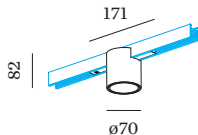

GENERAL

Ceiling _____

Track _____

Black Matt _____

Adapter Black Matt _____

RAL 9005 ^a _____

Housing + Inner Reflector _____

Champagne _____

IP20 _____

Interior _____

440 lm _____

LED

2700 K _____

CRI ≥ 90 _____

initial MacAdam ≤ 2 SDCM _____

OPTICAL

Standard _____

beam angle 25° _____

ELECTRICAL

DALI-2 _____

48 V _____

inset 7.0 W _____

Class 3 _____

PHYSICAL

diameter 70 mm _____

height 82 mm _____

0.16 kg _____

adapter 171 mm _____

incl. Strex 48 V track adapter _____

^a Colour may deviate slightly due to production conditions.