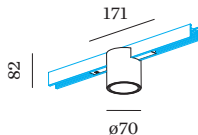

GENERAL

Ceiling _____
Track _____
Black Matt _____
Adapter Black Matt _____
RAL 9005 ^a _____
Housing + Inner Reflector _____
White Matt + Champagne _____
IP20 _____
Interior _____
470 lm _____

LED

3000 K _____
CRI ≥ 90 _____
initial MacAdam ≤ 2 SDCM _____

OPTICAL

Standard _____
beam angle 25° _____

ELECTRICAL

DALI-2 _____
48 V _____
inset 7.0 W _____
Class 3 _____

PHYSICAL

diameter 70 mm _____
height 82 mm _____
0.16 kg _____
adapter 171 mm _____
incl. Strex 48 V track adapter _____

^a Colour may deviate slightly due to production conditions.