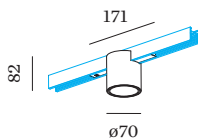

PROJECT _____

TYPE _____

NOTES _____

QUANTITY _____

DATE _____

48V track downlight made from die-cast aluminium; cylindrical shape; for surface and suspended tracks; adapter in White Matt; surface housing with COB (Chip on Board) technology for maximum efficiency; light colour 3000 K; CRI ≥ 90 ; CRI (Colour Rendering Index) ≥ 90 ; 48 V; degree of protection IP20; Class 3; light source replaceable by Wever & Ducré or by a professional with explicit authorization; control gear replaceable by an authorized professional;

OPTICAL

- _____ Standard
- _____ beam angle 25°

ELECTRICAL

- _____ DALI-2
- _____ 48 V
- _____ inset 7.0 W
- _____ Class 3

PHYSICAL

- _____ diameter 70 mm
- _____ height 82 mm
- _____ 0.16 kg
- _____ adapter 171 mm
- _____ incl. Strex 48 V track adapter