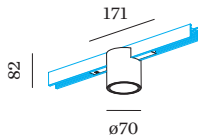

PROJECT

TYPE

NOTES

QUANTITY

DATE

48V track downlight made from die-cast aluminium; cylindrical shape; for surface and suspended tracks; adapter in White Matt; surface housing with COB (Chip on Board) technology for maximum efficiency; light colour 3000 K; CRI ≥ 90 ; CRI (Colour Rendering Index) ≥ 90 ; 48 V; degree of protection IP20; Class 3; light source replaceable by Wever & Ducré or by a professional with explicit authorization; control gear replaceable by an authorized professional;

OPTICAL

Standard _____
 beam angle 25° _____

ELECTRICAL

DALI-2 _____
 48 V _____
 inset 7.0 W _____
 Class 3 _____

PHYSICAL

diameter 70 mm _____
 height 82 mm _____
 0.16 kg _____
 adapter 171 mm _____
 incl. Strex 48 V track adapter _____