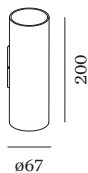

**GENERAL**

Wall \_\_\_\_\_  
 Surface \_\_\_\_\_  
 Champagne \_\_\_\_\_  
 IP20 \_\_\_\_\_  
 Interior \_\_\_\_\_  
 indirect 460 480 lm \_\_\_\_\_  
 direct 460 480 lm \_\_\_\_\_  
 total 920 960 lm \_\_\_\_\_

**LED**

lamp 2 x PAR16 \_\_\_\_\_  
 socket GU10 \_\_\_\_\_  
 max. per socket 12.0 W \_\_\_\_\_  
 CRI ≥ 90 \_\_\_\_\_

**ELECTRICAL**

100 - 240 V \_\_\_\_\_  
 Class 1 \_\_\_\_\_

**PHYSICAL**

diameter 67 mm \_\_\_\_\_  
 height 200 mm \_\_\_\_\_  
 0.36 kg \_\_\_\_\_

#### Ø·H (MM)

50·60

50·60

50·60

50·60