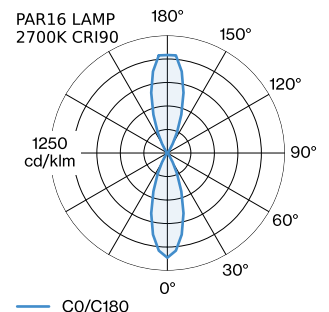

**PROJECT** \_\_\_\_\_

**TYPE** \_\_\_\_\_

**NOTES** \_\_\_\_\_

**QUANTITY** \_\_\_\_\_

**DATE** \_\_\_\_\_

Cylindrical wall surface mounted luminaire made from aluminium; surface Champagne; direct/indirect light distribution; lamp socket GU10; lamp type PAR16; 2x max. 12W; 100 - 240 V; lamp not included; degree of protection IP20; Class 1;

**GENERAL**

Wall \_\_\_\_\_  
 Surface \_\_\_\_\_  
 Champagne \_\_\_\_\_  
 IP20 \_\_\_\_\_  
 Interior \_\_\_\_\_  
 indirect 460 480 lm \_\_\_\_\_  
 direct 460 480 lm \_\_\_\_\_  
 total 920 960 lm \_\_\_\_\_

**LED**

lamp 2 x PAR16 \_\_\_\_\_  
 socket GU10 \_\_\_\_\_  
 max. per socket 12.0 W \_\_\_\_\_  
 CRI ≥ 90 \_\_\_\_\_

**ELECTRICAL**

100 - 240 V \_\_\_\_\_  
 Class 1 \_\_\_\_\_

**PHYSICAL**

diameter 67 mm \_\_\_\_\_  
 height 200 mm \_\_\_\_\_  
 0.36 kg \_\_\_\_\_

**MEASURED LAMPS**

PAR16 LAMP 2700K CRI90 \_\_\_\_\_  
 13 W \_\_\_\_\_

PAR16 LAMP 3000K CRI90 \_\_\_\_\_  
 13 W \_\_\_\_\_

**LIGHT DISTRIBUTION**

301220M0