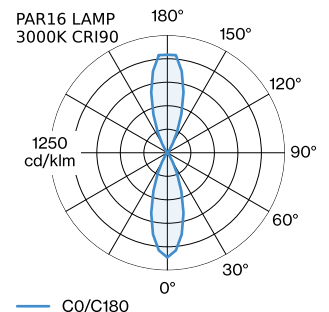

**PROJECT** \_\_\_\_\_

**TYPE** \_\_\_\_\_

**NOTES** \_\_\_\_\_

**QUANTITY** \_\_\_\_\_

**DATE** \_\_\_\_\_

Cylindrical wall surface mounted luminaire made from aluminium; surface Champagne; direct/indirect light distribution; lamp socket GU10; lamp type PAR16; 2x max. 12W; 100 - 240 V; lamp not included; degree of protection IP20; Class 1;

**GENERAL**

Wall \_\_\_\_\_  
 Surface \_\_\_\_\_  
 Champagne \_\_\_\_\_  
 IP20 \_\_\_\_\_  
 Interior \_\_\_\_\_  
 indirect 460 480 lm \_\_\_\_\_  
 direct 460 480 lm \_\_\_\_\_  
 total 920 960 lm \_\_\_\_\_

**LED**

lamp 2 x PAR16 \_\_\_\_\_  
 socket GU10 \_\_\_\_\_  
 max. per socket 12.0 W \_\_\_\_\_  
 CRI ≥ 90 \_\_\_\_\_

**ELECTRICAL**

100 - 240 V \_\_\_\_\_  
 Class 1 \_\_\_\_\_

**PHYSICAL**

diameter 67 mm \_\_\_\_\_  
 height 200 mm \_\_\_\_\_  
 0.36 kg \_\_\_\_\_

**MEASURED LAMPS**

PAR16 LAMP 2700K CRI90 \_\_\_\_\_  
 13 W \_\_\_\_\_

PAR16 LAMP 3000K CRI90 \_\_\_\_\_  
 13 W \_\_\_\_\_

**LIGHT DISTRIBUTION**

301220M0