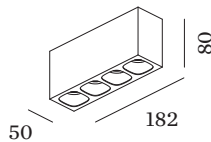

PROJECT

TYPE

NOTES

QUANTITY

DATE

Rectangular ceiling surface mounted downlight made from die-cast aluminium; housing Black Matt powder coated; matt texture; with reflector in Black Matt wet painted; matt fine texture; with COB (Chip on Board) technology for maximum efficiency; phase-cut dim; light colour 2700 K; binning initial MacAdam ≤ 2 SDCM; CRI ≥ 90 ; degree of protection IP20; Class 1; UGR ≤ 13 ; VDU compatible workplace luminaire according to DIN EN 12464-1; luminance above $65^\circ \leq 1500$ cd/m²; driver included; optional honeycomb louver available, to reduce glare; light source replaceable by Wever & Ducré or by a professional with explicit authorization; control gear replaceable by end-user;

OPTICAL

Standard _____
 beam angle 32° _____

ELECTRICAL

phase-cut dim _____
 220 - 240 V _____
 system 19.3 W _____
 Class 1 _____

PHYSICAL

length 182 mm _____
 width 50 mm _____
 height 80 mm _____
 0.48 kg _____