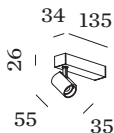

phase-cut dim \_\_\_\_\_  
 220 - 240 V \_\_\_\_\_  
 system 8.8 W \_\_\_\_\_  
 Class 1 \_\_\_\_\_

**PHYSICAL**

diameter 35 mm \_\_\_\_\_  
 height 55 mm \_\_\_\_\_  
 0.21 kg \_\_\_\_\_

<sup>a</sup> Colour may deviate slightly due to production conditions.