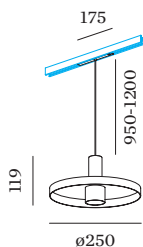

GENERAL

Ceiling _____
Track Suspended _____
White Matt _____
IP20 _____
Interior _____
445 lm _____
CIE flux code: 95 97 99 100 _____
100 _____

LED

3000 K _____
CRI ≥ 90 _____
L70 / 55000h _____
initial MacAdam ≤ 2 SDCM _____

OPTICAL

Standard _____
beam angle 32° _____

ELECTRICAL

DALI-2 _____
48 V _____
inset 7.0 W _____
Class 3 _____

PHYSICAL

diameter 250 mm _____
height 119 mm _____
0.48 kg _____
cable length incl. 0.95-1.2 m _____
suspension mm _____
adapter 175 mm _____
incl. Strex 48 V track adapter _____

[187265WW5] The technical data represent rated values for an ambient temperature of 25°C. The data values for the luminous flux are initially subject to a tolerance of +/- 10%, those for the electrical connected load are initially subject to a tolerance of +/- 10%, and those for the colour temperature are initially subject to a tolerance of +/- 150 K. No liability is assumed for typographical or printing errors. The general terms and conditions of Wever & Ducré BV apply.