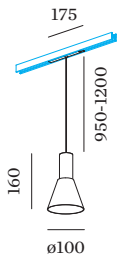

GENERAL

Ceiling _____
Track Suspended _____
Black Matt _____
RAL 9005 ^a _____
IP20 _____
Interior _____
445 lm _____
CIE flux code: 95 97 99 100 _____
100 _____

LED

3000 K _____
CRI ≥ 90 _____
L70 / 55000h _____
initial MacAdam ≤ 2 SDCM _____

OPTICAL

Standard _____
beam angle 32° _____

ELECTRICAL

DALI-2 _____
48 V _____
inset 7.0 W _____
Class 3 _____

PHYSICAL

diameter 100 mm _____
height 160 mm _____
0.27 kg _____
cable length incl. 0.95-1.2 m _____
suspension mm _____
adapter 175 mm _____
incl. Strex 48 V track adapter _____

^a Colour may deviate slightly due to production conditions.