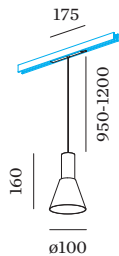

GENERAL

Ceiling _____
Track Suspended _____
Black Matt + Gold _____
IP20 _____
Interior _____
410 lm _____
CIE flux code: 95 97 99 100 _____
100 _____

LED

2700 K _____
CRI ≥ 90 _____
L70 / 55000h _____
initial MacAdam ≤ 2 SDCM _____

OPTICAL

Standard _____
beam angle 32° _____

ELECTRICAL

DALI-2 _____
48 V _____
inset 7.0 W _____
Class 3 _____

PHYSICAL

diameter 100 mm _____
height 160 mm _____
0.27 kg _____
cable length incl. 0.95-1.2 m _____
suspension mm _____
adapter 175 mm _____
incl. Strex 48 V track adapter _____

[187365BG3] The technical data represent rated values for an ambient temperature of 25°C. The data values for the luminous flux are initially subject to a tolerance of +/- 10%, those for the electrical connected load are initially subject to a tolerance of +/- 10%, and those for the colour temperature are initially subject to a tolerance of +/- 150 K. No liability is assumed for typographical or printing errors. The general terms and conditions of Wever & Ducré BV apply.