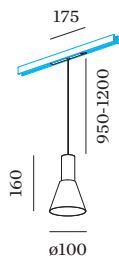

GENERAL

Ceiling _____
Track Suspended _____
Black Matt + Gold _____
IP20 _____
Interior _____
445 lm _____
CIE flux code: 95 97 99 100 _____
100 _____

LED

3000 K _____
CRI ≥ 90 _____
L70 / 55000h _____
initial MacAdam ≤ 2 SDCM _____

OPTICAL

Standard _____
beam angle 32° _____

ELECTRICAL

DALI-2 _____
48 V _____
inset 7.0 W _____
Class 3 _____

PHYSICAL

diameter 100 mm _____
height 160 mm _____
0.27 kg _____
cable length incl. 0.95-1.2 m _____
suspension mm _____
adapter 175 mm _____
incl. Strex 48 V track adapter _____

[187365BG5] The technical data represent rated values for an ambient temperature of 25°C. The data values for the luminous flux are initially subject to a tolerance of +/- 10%, those for the electrical connected load are initially subject to a tolerance of +/- 10%, and those for the colour temperature are initially subject to a tolerance of +/- 150 K. No liability is assumed for typographical or printing errors. The general terms and conditions of Wever & Ducré BV apply.