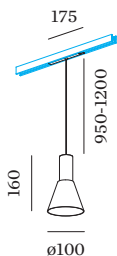

LED

2700 K _____
 CRI ≥ 90 _____
 L70 / 55000h _____
 initial MacAdam ≤ 2 SDCM _____

OPTICAL

Standard _____
 beam angle 32° _____

ELECTRICAL

DALI-2 _____
 48 V _____
 inset 7.0 W _____
 Class 3 _____

PHYSICAL

diameter 100 mm _____
 height 160 mm _____
 0.27 kg _____
 cable length incl. 0.95-1.2 m _____
 suspension mm _____
 adapter 175 mm _____
 incl. Strex 48 V track adapter _____

Suspended luminaire for 48V tracks made from die-cast aluminium; track adapter with height adjustable cable system; surface Gold + Black Matt wet painted; matt texture; with COB (Chip on Board) technology for maximum efficiency; light colour 2700 K; binning initial MacAdam ≤ 2 SDCM; CRI ≥ 90; 48 V; degree of protection IP20; Class 3; light source replaceable by Wever & Ducré or by a professional with explicit authorization;