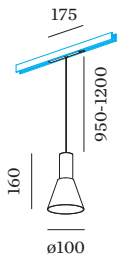

GENERAL

Ceiling _____
Track Suspended _____
Gold + Black Matt _____
IP20 _____
Interior _____
445 lm _____
CIE flux code: 95 97 99 100 _____
100 _____

LED

3000 K _____
CRI ≥ 90 _____
L70 / 55000h _____
initial MacAdam ≤ 2 SDCM _____

OPTICAL

Standard _____
beam angle 32° _____

ELECTRICAL

DALI-2 _____
48 V _____
inset 7.0 W _____
Class 3 _____

PHYSICAL

diameter 100 mm _____
height 160 mm _____
0.27 kg _____
cable length incl. 0.95-1.2 m _____
suspension mm _____
adapter 175 mm _____
incl. Strex 48 V track adapter _____

[187365GB5] The technical data represent rated values for an ambient temperature of 25°C. The data values for the luminous flux are initially subject to a tolerance of +/- 10%, those for the electrical connected load are initially subject to a tolerance of +/- 10%, and those for the colour temperature are initially subject to a tolerance of +/- 150 K. No liability is assumed for typographical or printing errors. The general terms and conditions of Wever & Ducré BV apply.