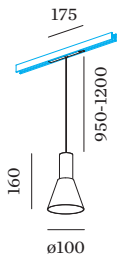

LED

2700 K _____
 CRI ≥ 90 _____
 L70 / 55000h _____
 initial MacAdam ≤ 2 SDCM _____

OPTICAL

Standard _____
 beam angle 32° _____

ELECTRICAL

DALI-2 _____
 48 V _____
 inset 7.0 W _____
 Class 3 _____

PHYSICAL

diameter 100 mm _____
 height 160 mm _____
 0.27 kg _____
 cable length incl. 0.95-1.2 m _____
 suspension mm _____
 adapter 175 mm _____
 incl. Strex 48 V track adapter _____

Suspended luminaire for 48V tracks made from die-cast aluminium; track adapter with height adjustable cable system; surface White Matt + Gold wet painted; matt texture; with COB (Chip on Board) technology for maximum efficiency; light colour 2700 K; binning initial MacAdam ≤ 2 SDCM; CRI ≥ 90; 48 V; degree of protection IP20; Class 3; light source replaceable by Wever & Ducré or by a professional with explicit authorization;