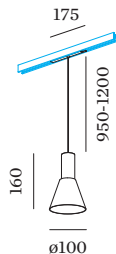

[187365WG5] The technical data represent rated values for an ambient temperature of 25°C. The data values for the luminous flux are initially subject to a tolerance of +/- 10%, those for the electrical connected load are initially subject to a tolerance of +/- 10%, and those for the colour temperature are initially subject to a tolerance of +/- 150 K. No liability is assumed for typographical or printing errors. The general terms and conditions of Wever & Ducré BV apply.