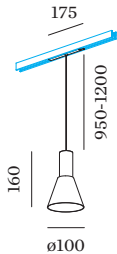

LED

3000 K _____
 CRI ≥ 90 _____
 L70 / 55000h _____
 initial MacAdam ≤ 2 SDCM _____

OPTICAL

Standard _____
 beam angle 32° _____

ELECTRICAL

DALI-2 _____
 48 V _____
 inset 7.0 W _____
 Class 3 _____

PHYSICAL

diameter 100 mm _____
 height 160 mm _____
 0.27 kg _____
 cable length incl. 0.95-1.2 m _____
 suspension mm _____
 adapter 175 mm _____
 incl. Strex 48 V track adapter _____

Suspended luminaire for 48V tracks made from die-cast aluminium; track adapter with height adjustable cable system; surface White Matt wet painted; matt texture; with COB (Chip on Board) technology for maximum efficiency; light colour 3000 K; binning initial MacAdam ≤ 2 SDCM; CRI ≥ 90; 48 V; degree of protection IP20; Class 3; light source replaceable by Wever & Ducré or by a professional with explicit authorization;