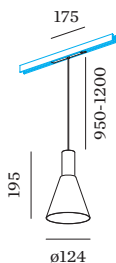

GENERAL

Ceiling _____
Track Suspended _____
Black Matt _____
RAL 9005 ^a _____
IP20 _____
Interior _____
410 lm _____
CIE flux code: 95 97 99 100 _____
100 _____

LED

2700 K _____
CRI ≥ 90 _____
L70 / 55000h _____
initial MacAdam ≤ 2 SDCM _____

OPTICAL

Standard _____
beam angle 32° _____

ELECTRICAL

DALI-2 _____
48 V _____
inset 7.0 W _____
Class 3 _____

PHYSICAL

diameter 124 mm _____
height 195 mm _____
0.32 kg _____
cable length incl. 0.95-1.2 m _____
suspension mm _____
adapter 175 mm _____
incl. Strex 48 V track adapter _____

^a Colour may deviate slightly due to production conditions.