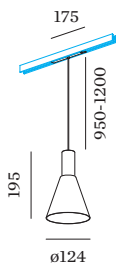

GENERAL

Ceiling _____
Track Suspended _____
Black Matt _____
RAL 9005 ^a _____
IP20 _____
Interior _____
445 lm _____
CIE flux code: 95 97 99 100 _____
100 _____

LED

3000 K _____
CRI ≥ 90 _____
L70 / 55000h _____
initial MacAdam ≤ 2 SDCM _____

OPTICAL

Standard _____
beam angle 32° _____

ELECTRICAL

DALI-2 _____
48 V _____
inset 7.0 W _____
Class 3 _____

PHYSICAL

diameter 124 mm _____
height 195 mm _____
0.32 kg _____
cable length incl. 0.95-1.2 m _____
suspension mm _____
adapter 175 mm _____
incl. Strex 48 V track adapter _____

^a Colour may deviate slightly due to production conditions.

[187465BB5] The technical data represent rated values for an ambient temperature of 25°C. The data values for the luminous flux are initially subject to a tolerance of +/- 10%, those for the electrical connected load are initially subject to a tolerance of +/- 10%, and those for the colour temperature are initially subject to a tolerance of +/- 150 K. No liability is assumed for typographical or printing errors. The general terms and conditions of Wever & Ducré BV apply.