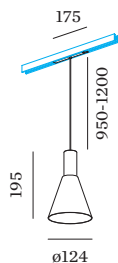

GENERAL

Ceiling _____
Track Suspended _____
Black Matt + Gold _____
IP20 _____
Interior _____
410 lm _____
CIE flux code: 95 97 99 100 _____
100 _____

LED

2700 K _____
CRI ≥ 90 _____
L70 / 55000h _____
initial MacAdam ≤ 2 SDCM _____

OPTICAL

Standard _____
beam angle 32° _____

ELECTRICAL

DALI-2 _____
48 V _____
inset 7.0 W _____
Class 3 _____

PHYSICAL

diameter 124 mm _____
height 195 mm _____
0.32 kg _____
cable length incl. 0.95-1.2 m _____
suspension mm _____
adapter 175 mm _____
incl. Strex 48 V track adapter _____

[187465BG3] The technical data represent rated values for an ambient temperature of 25°C. The data values for the luminous flux are initially subject to a tolerance of +/- 10%, those for the electrical connected load are initially subject to a tolerance of +/- 10%, and those for the colour temperature are initially subject to a tolerance of +/- 150 K. No liability is assumed for typographical or printing errors. The general terms and conditions of Wever & Ducré BV apply.