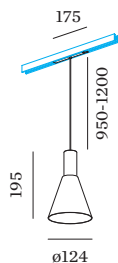

GENERAL

Ceiling _____
Track Suspended _____
Black Matt + Gold _____
IP20 _____
Interior _____
445 lm _____
CIE flux code: 95 97 99 100 _____
100 _____

LED

3000 K _____
CRI ≥ 90 _____
L70 / 55000h _____
initial MacAdam ≤ 2 SDCM _____

OPTICAL

Standard _____
beam angle 32° _____

ELECTRICAL

DALI-2 _____
48 V _____
inset 7.0 W _____
Class 3 _____

PHYSICAL

diameter 124 mm _____
height 195 mm _____
0.32 kg _____
cable length incl. 0.95-1.2 m _____
suspension mm _____
adapter 175 mm _____
incl. Strex 48 V track adapter _____

[187465BG5] The technical data represent rated values for an ambient temperature of 25°C. The data values for the luminous flux are initially subject to a tolerance of +/- 10%, those for the electrical connected load are initially subject to a tolerance of +/- 10%, and those for the colour temperature are initially subject to a tolerance of +/- 150 K. No liability is assumed for typographical or printing errors. The general terms and conditions of Wever & Ducré BV apply.