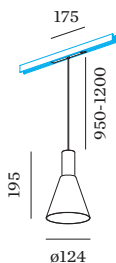

GENERAL

Ceiling _____
Track Suspended _____
Gold + Black Matt _____
IP20 _____
Interior _____
410 lm _____
CIE flux code: 95 97 99 100 _____
100 _____

LED

2700 K _____
CRI ≥ 90 _____
L70 / 55000h _____
initial MacAdam ≤ 2 SDCM _____

OPTICAL

Standard _____
beam angle 32° _____

ELECTRICAL

DALI-2 _____
48 V _____
inset 7.0 W _____
Class 3 _____

PHYSICAL

diameter 124 mm _____
height 195 mm _____
0.32 kg _____
cable length incl. 0.95-1.2 m _____
suspension mm _____
adapter 175 mm _____
incl. Strex 48 V track adapter _____

[187465GB3] The technical data represent rated values for an ambient temperature of 25°C. The data values for the luminous flux are initially subject to a tolerance of +/- 10%, those for the electrical connected load are initially subject to a tolerance of +/- 10%, and those for the colour temperature are initially subject to a tolerance of +/- 150 K. No liability is assumed for typographical or printing errors. The general terms and conditions of Wever & Ducré BV apply.