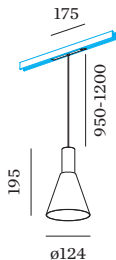

LED

3000 K _____
 CRI ≥ 90 _____
 L70 / 55000h _____
 initial MacAdam ≤ 2 SDCM _____

OPTICAL

Standard _____
 beam angle 32° _____

ELECTRICAL

DALI-2 _____
 48 V _____
 inset 7.0 W _____
 Class 3 _____

PHYSICAL

diameter 124 mm _____
 height 195 mm _____
 0.32 kg _____
 cable length incl. 0.95-1.2 m _____
 suspension mm _____
 adapter 175 mm _____
 incl. Strex 48 V track adapter _____

Suspended luminaire for 48V tracks made from die-cast aluminium; track adapter with height adjustable cable system; surface Gold + Black Matt wet painted; matt texture; with COB (Chip on Board) technology for maximum efficiency; light colour 3000 K; binning initial MacAdam ≤ 2 SDCM; CRI ≥ 90; 48 V; degree of protection IP20; Class 3; light source replaceable by Wever & Ducré or by a professional with explicit authorization;