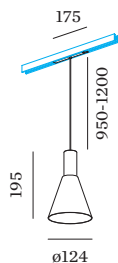

PROJECT _____

TYPE _____

NOTES _____

QUANTITY _____

DATE _____

Suspended luminaire for 48V tracks made from die-cast aluminium; track adapter with height adjustable cable system; surface Gold wet painted; matt texture; with COB (Chip on Board) technology for maximum efficiency; light colour 2700 K; binning initial MacAdam ≤ 2 SDCM; CRI ≥ 90 ; 48 V; degree of protection IP20; Class 3; light source replaceable by Wever & Ducré or by a professional with explicit authorization;

OPTICAL

Standard _____
 beam angle 32° _____

ELECTRICAL

DALI-2 _____
 48 V _____
 inset 7.0 W _____
 Class 3 _____

PHYSICAL

diameter 124 mm _____
 height 195 mm _____
 0.32 kg _____
 cable length incl. 0.95-1.2 m _____
 suspension mm _____
 adapter 175 mm _____
 incl. Strex 48 V track adapter _____