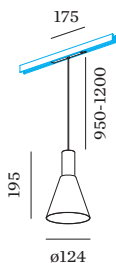

LED

2700 K _____
 CRI ≥ 90 _____
 L70 / 55000h _____
 initial MacAdam ≤ 2 SDCM _____

OPTICAL

Standard _____
 beam angle 32° _____

ELECTRICAL

DALI-2 _____
 48 V _____
 inset 7.0 W _____
 Class 3 _____

PHYSICAL

diameter 124 mm _____
 height 195 mm _____
 0.32 kg _____
 cable length incl. 0.95-1.2 m _____
 suspension mm _____
 adapter 175 mm _____
 incl. Strex 48 V track adapter _____

Suspended luminaire for 48V tracks made from die-cast aluminium; track adapter with height adjustable cable system; surface White Matt + Gold wet painted; matt texture; with COB (Chip on Board) technology for maximum efficiency; light colour 2700 K; binning initial MacAdam ≤ 2 SDCM; CRI ≥ 90; 48 V; degree of protection IP20; Class 3; light source replaceable by Wever & Ducré or by a professional with explicit authorization;