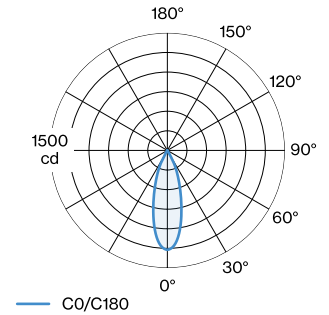

Standard  
 beam angle 32°

**ELECTRICAL**

DALI-2  
 48 V  
 inset 7.0 W  
 Class 3

**PHYSICAL**

diameter 124 mm  
 height 195 mm  
 0.32 kg  
 cable length 950-1200 mm  
 adapter 175 mm  
 incl. Strex 48 V track adapter

**LIGHT DISTRIBUTION**

[187465WG5] The technical data represent rated values for an ambient temperature of 25°C. The data values for the luminous flux are initially subject to a tolerance of +/- 10%, those for the electrical connected load are initially subject to a tolerance of +/- 10%, and those for the colour temperature are initially subject to a tolerance of +/- 150 K. No liability is assumed for typographical or printing errors. The general terms and conditions of Wever & Ducré BV apply.

## CONE DIAGRAM

standard 32°

h (m)	E0° (lx)	ø (m)
1	1270	0.57
2	320	1.15
3	140	1.72
4	80	2.29
5	50	2.87