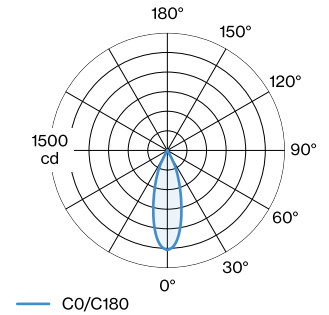

GENERAL

Ceiling
 Track Suspended
 White Matt + Gold
 IP20
 Interior
 445 lm
 CIE flux code: 95 97 99 100
 100

LED

3000 K
 CRI ≥ 90
 L70 / 55000h
 initial MacAdam ≤ 2 SDCM

OPTICAL

Standard
 beam angle 32°

ELECTRICAL

DALI-2
 48 V
 inset 7.0 W
 Class 3

PHYSICAL

diameter 124 mm
 height 195 mm
 0.32 kg
 cable length 950-1200 mm
 adapter 175 mm
 incl. Strex 48 V track adapter

LIGHT DISTRIBUTION

[187465WG5] The technical data represent rated values for an ambient temperature of 25°C. The data values for the luminous flux are initially subject to a tolerance of +/- 10%, those for the electrical connected load are initially subject to a tolerance of +/- 10%, and those for the colour temperature are initially subject to a tolerance of +/- 150 K. No liability is assumed for typographical or printing errors. The general terms and conditions of Wever & Ducré BV apply.