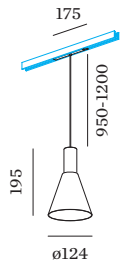

DALI-2
 48 V
 inset 7.0 W
 Class 3

PHYSICAL

diameter 124 mm
 height 195 mm
 0.32 kg
 cable length 950-1200 mm
 adapter 175 mm
 incl. Strex 48 V track adapter

LIGHT DISTRIBUTION

[187465WG5] The technical data represent rated values for an ambient temperature of 25°C. The data values for the luminous flux are initially subject to a tolerance of +/- 10%, those for the electrical connected load are initially subject to a tolerance of +/- 10%, and those for the colour temperature are initially subject to a tolerance of +/- 150 K. No liability is assumed for typographical or printing errors. The general terms and conditions of Wever & Ducré BV apply.

CONE DIAGRAM

standard 32°

h (m)	E0° (lx)	ø (m)
1	1270	0.57
2	320	1.15
3	140	1.72
4	80	2.29
5	50	2.87

TRACK ACCESSORIES

Blank Cover 2m

Type	Colour	L·W·H (MM)	Item number
STREX system	Black	2000-18-3	911002B0
STREX system	White	2000-18-3	911002W0