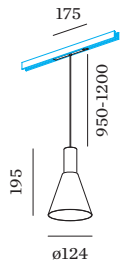

LIGHT DISTRIBUTION

[187465WG5] The technical data represent rated values for an ambient temperature of 25°C. The data values for the luminous flux are initially subject to a tolerance of +/- 10%, those for the electrical connected load are initially subject to a tolerance of +/- 10%, and those for the colour temperature are initially subject to a tolerance of +/- 150 K. No liability is assumed for typographical or printing errors. The general terms and conditions of Wever & Ducré BV apply.