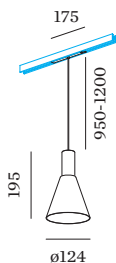

LED

2700 K _____
 CRI ≥ 90 _____
 L70 / 55000h _____
 initial MacAdam ≤ 2 SDCM _____

OPTICAL

Standard _____
 beam angle 32° _____

ELECTRICAL

DALI-2 _____
 48 V _____
 inset 7.0 W _____
 Class 3 _____

PHYSICAL

diameter 124 mm _____
 height 195 mm _____
 0.32 kg _____
 cable length incl. 0.95-1.2 m _____
 suspension mm _____
 adapter 175 mm _____
 incl. Strex 48 V track adapter _____

Suspended luminaire for 48V tracks made from die-cast aluminium; track adapter with height adjustable cable system; surface White Matt wet painted; matt texture; with COB (Chip on Board) technology for maximum efficiency; light colour 2700 K; binning initial MacAdam ≤ 2 SDCM; CRI ≥ 90; 48 V; degree of protection IP20; Class 3; light source replaceable by Wever & Ducré or by a professional with explicit authorization;