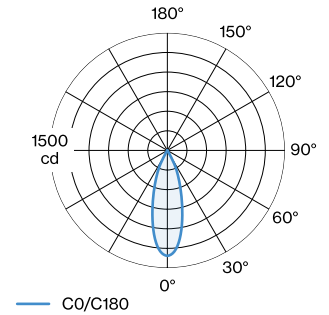

LIGHT DISTRIBUTION