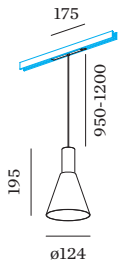

Suspended luminaire for 48V tracks made from die-cast aluminium; track adapter with height adjustable cable system; surface White Matt wet painted; matt texture; with COB (Chip on Board) technology for maximum efficiency; light colour 3000 K; binning initial MacAdam ≤ 2 SDCM; CRI ≥ 90 ; 48 V; degree of protection IP20; Class 3; light source replaceable by Wever & Ducré or by a professional with explicit authorization;