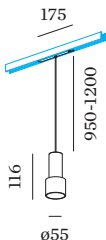

GENERAL

Ceiling
Track Suspended
Black Matt
RAL 9005 ^a
IP20
Interior
380 lm
CIE flux code: 95 97 99 100 100

LED

2700 K
CRI ≥ 90
L70 / 55000h
initial MacAdam ≤ 2 SDCM

OPTICAL

Standard
beam angle 32°

ELECTRICAL

DALI-2
48 V
inset 7.0 W
Class 3

PHYSICAL

diameter 55 mm
height 116 mm
0.28 kg
cable length incl. 0.95-1.2 m
suspension mm
adapter 175 mm
incl. Strex 48 V track adapter

^a Colour may deviate slightly due to production conditions.

[187165BB3] The technical data represent rated values for an ambient temperature of 25°C. The data values for the luminous flux are initially subject to a tolerance of +/- 10%, those for the electrical connected load are initially subject to a tolerance of +/- 10%, and those for the colour temperature are initially subject to a tolerance of +/- 150 K. No liability is assumed for typographical or printing errors. The general terms and conditions of Wever & Ducré BV apply.