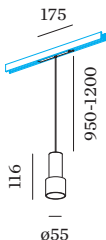

GENERAL

Ceiling
Track Suspended
Black Matt
RAL 9005 ^a
IP20
Interior
430 lm
CIE flux code: 95 97 99 100 100

LED

3000 K
CRI ≥ 90
L70 / 55000h
initial MacAdam ≤ 2 SDCM

OPTICAL

Standard
beam angle 32°

ELECTRICAL

DALI-2
48 V
inset 7.0 W
Class 3

PHYSICAL

diameter 55 mm
height 116 mm
0.28 kg
cable length incl. 0.95-1.2 m
suspension mm
adapter 175 mm
incl. Strex 48 V track adapter

^a Colour may deviate slightly due to production conditions.