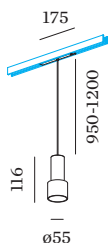

GENERAL

Ceiling _____
Track Suspended _____
Black Matt + Gold _____
IP20 _____
Interior _____
405 lm _____
CIE flux code: 95 97 99 100 _____
100 _____

LED

2700 K _____
CRI ≥ 90 _____
L70 / 55000h _____
initial MacAdam ≤ 2 SDCM _____

OPTICAL

Standard _____
beam angle 32° _____

ELECTRICAL

DALI-2 _____
48 V _____
inset 7.0 W _____
Class 3 _____

PHYSICAL

diameter 55 mm _____
height 116 mm _____
0.28 kg _____
cable length incl. 0.95-1.2 m _____
suspension mm _____
adapter 175 mm _____
incl. Strex 48 V track adapter _____

[187165BG3] The technical data represent rated values for an ambient temperature of 25°C. The data values for the luminous flux are initially subject to a tolerance of +/- 10%, those for the electrical connected load are initially subject to a tolerance of +/- 10%, and those for the colour temperature are initially subject to a tolerance of +/- 150 K. No liability is assumed for typographical or printing errors. The general terms and conditions of Wever & Ducré BV apply.