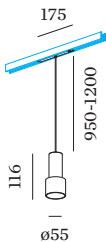

GENERAL

Ceiling _____
Track Suspended _____
Black Matt + Gold _____
IP20 _____
Interior _____
445 lm _____
CIE flux code: 95 97 99 100 _____
100 _____

LED

3000 K _____
CRI ≥ 90 _____
L70 / 55000h _____
initial MacAdam ≤ 2 SDCM _____

OPTICAL

Standard _____
beam angle 32° _____

ELECTRICAL

DALI-2 _____
48 V _____
inset 7.0 W _____
Class 3 _____

PHYSICAL

diameter 55 mm _____
height 116 mm _____
0.28 kg _____
cable length incl. 0.95-1.2 m _____
suspension mm _____
adapter 175 mm _____
incl. Strex 48 V track adapter _____

[187165BG5] The technical data represent rated values for an ambient temperature of 25°C. The data values for the luminous flux are initially subject to a tolerance of +/- 10%, those for the electrical connected load are initially subject to a tolerance of +/- 10%, and those for the colour temperature are initially subject to a tolerance of +/- 150 K. No liability is assumed for typographical or printing errors. The general terms and conditions of Wever & Ducré BV apply.