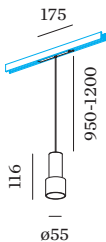

LED

2700 K _____
 CRI ≥ 90 _____
 L70 / 55000h _____
 initial MacAdam ≤ 2 SDCM _____

OPTICAL

Standard _____
 beam angle 32° _____

ELECTRICAL

DALI-2 _____
 48 V _____
 inset 7.0 W _____
 Class 3 _____

PHYSICAL

diameter 55 mm _____
 height 116 mm _____
 0.28 kg _____
 cable length incl. 0.95-1.2 m _____
 suspension mm _____
 adapter 175 mm _____
 incl. Strex 48 V track adapter _____

Suspended luminaire for 48V tracks made from die-cast aluminium; track adapter with height adjustable cable system; surface Gold + Black Matt wet painted; matt texture; with COB (Chip on Board) technology for maximum efficiency; light colour 2700 K; binning initial MacAdam ≤ 2 SDCM; CRI ≥ 90; 48 V; degree of protection IP20; Class 3; light source replaceable by Wever & Ducré or by a professional with explicit authorization;