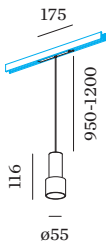

LED

3000 K _____
 CRI ≥ 90 _____
 L70 / 55000h _____
 initial MacAdam ≤ 2 SDCM _____

OPTICAL

Standard _____
 beam angle 32° _____

ELECTRICAL

DALI-2 _____
 48 V _____
 inset 7.0 W _____
 Class 3 _____

PHYSICAL

diameter 55 mm _____
 height 116 mm _____
 0.28 kg _____
 cable length incl. 0.95-1.2 m _____
 suspension mm _____
 adapter 175 mm _____
 incl. Strex 48 V track adapter _____

Suspended luminaire for 48V tracks made from die-cast aluminium; track adapter with height adjustable cable system; surface Gold + Black Matt wet painted; matt texture; with COB (Chip on Board) technology for maximum efficiency; light colour 3000 K; binning initial MacAdam ≤ 2 SDCM; CRI ≥ 90; 48 V; degree of protection IP20; Class 3; light source replaceable by Wever & Ducré or by a professional with explicit authorization;