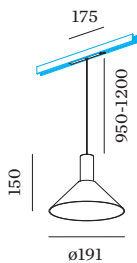

GENERAL

Ceiling _____
Track Suspended _____
Black Matt _____
RAL 9005 ^a _____
IP20 _____
Interior _____
520 lm _____
CIE flux code: 95 97 99 100 _____
100 _____

LED

3000 K _____
CRI ≥ 90 _____
L70 / 55000h _____
initial MacAdam ≤ 2 SDCM _____

OPTICAL

Standard _____
beam angle 32° _____

ELECTRICAL

DALI-2 _____
48 V _____
inset 7.0 W _____
Class 3 _____

PHYSICAL

diameter 191 mm _____
height 150 mm _____
0.7 kg _____
cable length incl. 0.95-1.2 m _____
suspension mm _____
adapter 175 mm _____
incl. Strex 48 V track adapter _____

^a Colour may deviate slightly due to production conditions.

[187665BB5] The technical data represent rated values for an ambient temperature of 25°C. The data values for the luminous flux are initially subject to a tolerance of +/- 10%, those for the electrical connected load are initially subject to a tolerance of +/- 10%, and those for the colour temperature are initially subject to a tolerance of +/- 150 K. No liability is assumed for typographical or printing errors. The general terms and conditions of Wever & Ducré BV apply.