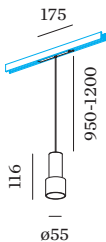

[187165GG3] The technical data represent rated values for an ambient temperature of 25°C. The data values for the luminous flux are initially subject to a tolerance of +/- 10%, those for the electrical connected load are initially subject to a tolerance of +/- 10%, and those for the colour temperature are initially subject to a tolerance of +/- 150 K. No liability is assumed for typographical or printing errors. The general terms and conditions of Wever & Ducré BV apply.